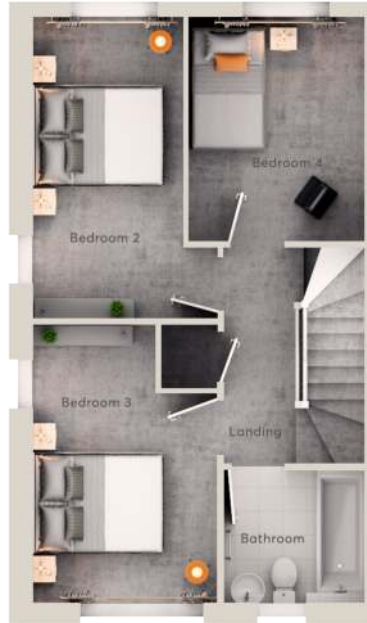

3 BED SEMI-DETACHED HOME

1 PARKING SPACES

VICTORIA PARK

Gable Street, Stoke-on-Trent, ST4 4ED

The Hiero offers an open and expansive living space, spread across three floors. This home is wonderfully bright and light, and has been thoughtfully designed with floor-to-ceiling windows.

WITH FEATURES WE LOVE

- Walk-in wardrobe and en-suite in the master bedroom
- Juliet balcony in master bedroom
- Dedicated laundry room
- French doors in the kitchen-dining room leading to the rear garden
- Full gas fired central heating
- Double glazing and high-performance insulation throughout
- 10 year New Home warranty

FLOORPLANS

GROUND FLOOR

Kitchen

15'7" x 10'7"

4.76m x 3.22m

Living Room

16'8" x 12'6"

5.09m x 3.82m

Laundry

6'0" x 5'11"

1.83m x 1.81m

FLOORPLANS

FIRST FLOOR

Bedroom 2	14'2" x 7'1"	4.31m x 2.15m
Bedroom 3	13'0" x 8'8"	3.97m x 2.15m
Bedroom 4	10'7" x 8'3"	3.22m x 2.52m
Bathroom	6'8" x 6'3"	2.02m x 1.91m

FLOORPLANS