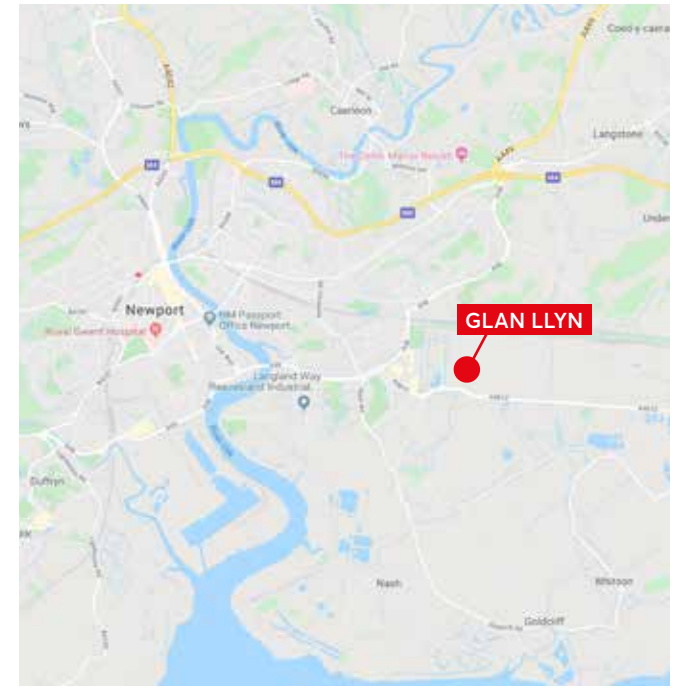

Discover the
difference

GLAN LLYN

Glan Llyn, Baldwin Drive, NP19 4TN
Telephone: 0330 058 6211
www.stmodwenhomes.co.uk

**ST.MODWEN
HOMES**

DEVELOPMENT LAYOUT

- | | |
|--|---|
|  The Werdburgh 2052
5 bedroom home |  The Becket 1210
4 bedroom home |
|  The Almond 1857
5 bedroom home |  The Edwena 1036
3 bedroom home |
|  The Garnet 1474
4 bedroom home |  The Webster 936
3 bedroom home |
|  The Barlow 1379
4 bedroom home |  The Kea 936
3 bedroom home |
|  The Hexham 1355 V1
4 bedroom home |  The Houghton 920
3 bedroom home |
|  The Hexham 1355 V2
4 bedroom home |  The Mirin 838
3 bedroom home |
|  The Clermont 1336
4 bedroom home |  The Kemble 705 V1
2 bedroom home |
|  The Paris 1318 V1
4 bedroom home |  The Kemble 705 V2
2 bedroom home |
|  The Paris 1318 V2
4 bedroom home |  Affordable Housing |
|  The Hiero 1272
4 bedroom home | |

BC = Bin collection Point
 V = Visitor parking
 ► = Integral garage
 LEAP = Local Equipped Area for Play
 LAP = Local Areas for Play
 SS = Sub Station

Important Notice

The development layout is intended for illustrative purposes only and may change, for example, in response to market demand or ground conditions. It should be treated as general guidance and cannot be relied upon as accurately describing any one of the specified matters prescribed by any order made under Property Misdescriptions Act. Landscaping is indicative. Please refer to the Landscape Plan available from our Sales Consultant or Selling Agent. SMP 60906 DECEMBER 2020.