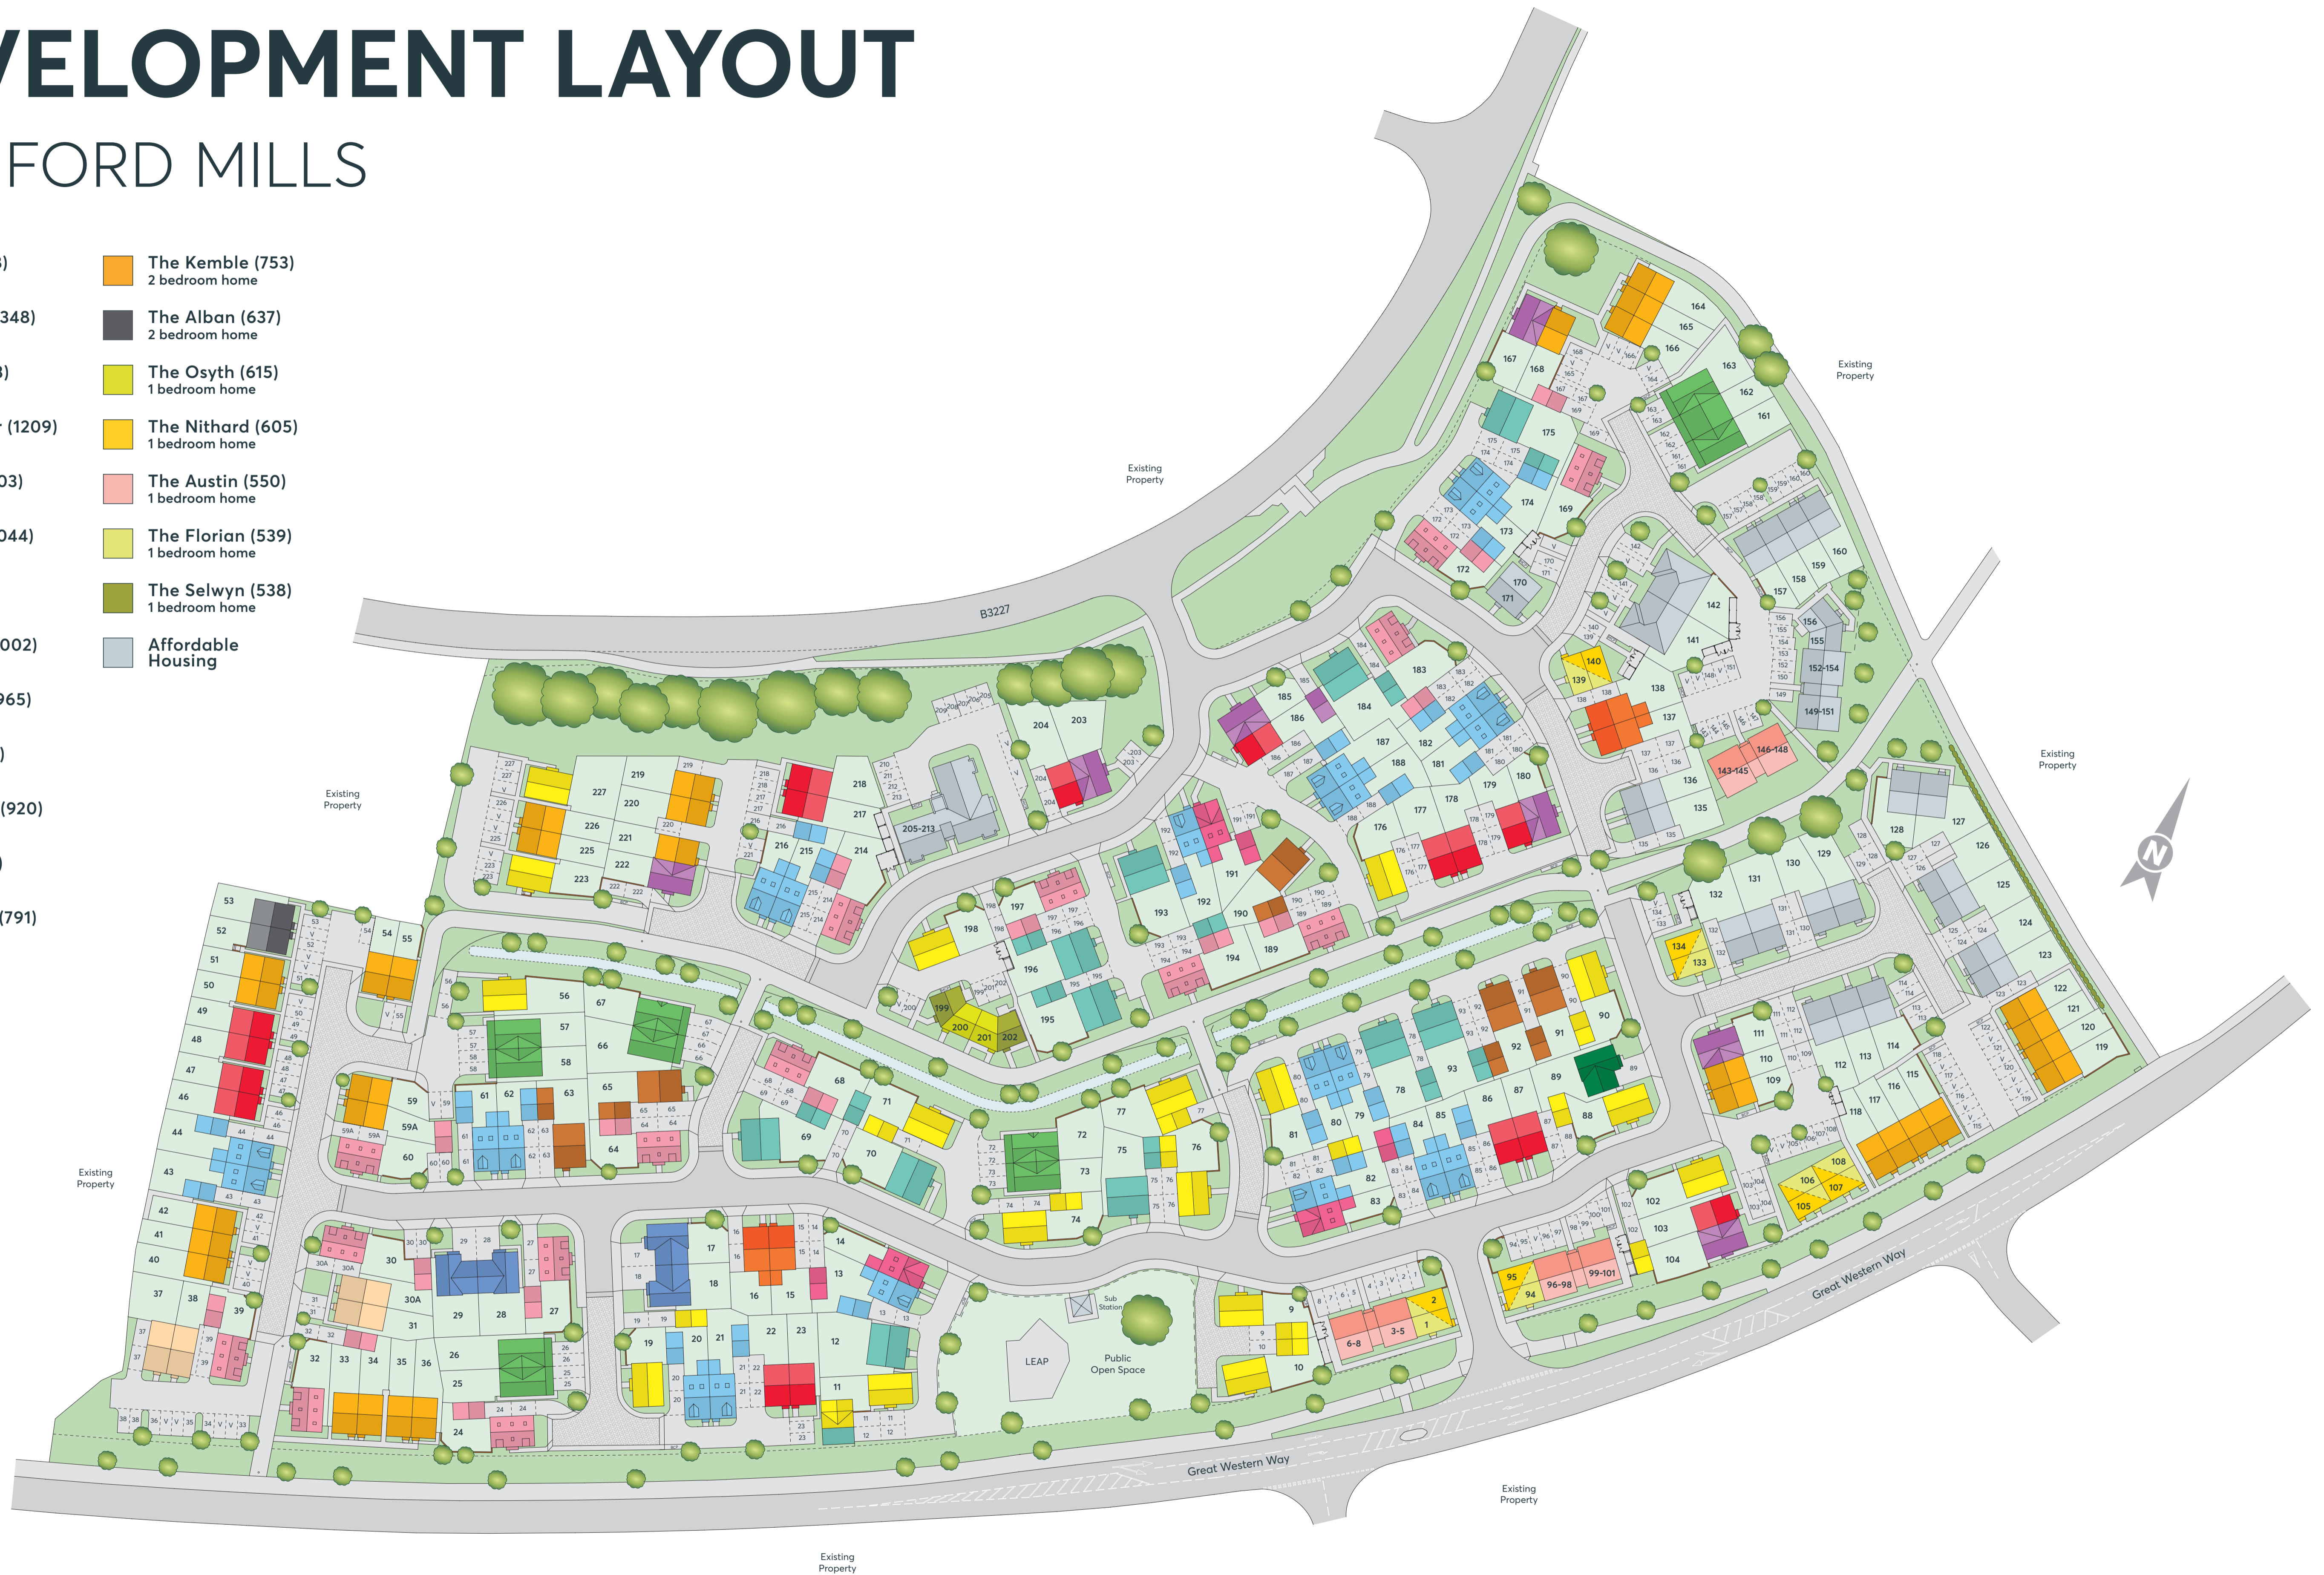

DEVELOPMENT LAYOUT

LANGFORD MILLS

- The Paris (1388)
4 bedroom home
- The Hexham (1348)
4 bedroom home
- The Heiro (1273)
4 bedroom home
- The Chichester (1209)
4 bedroom home
- The Becket (1203)
4 bedroom home
- The Edwena (1044)
3 bedroom home
- The Kea (1002)
3 bedroom home
- The Webster (1002)
3 bedroom home
- The Hallvard (965)
3 bedroom home
- The Chad (965)
3 bedroom home
- The Houghton (920)
3 bedroom home
- The Mirin (904)
3 bedroom home
- The Lawrence (791)
3 bedroom home
- The Kemble (753)
2 bedroom home
- The Alban (637)
2 bedroom home
- The Osyth (615)
1 bedroom home
- The Nithard (605)
1 bedroom home
- The Austin (550)
1 bedroom home
- The Florian (539)
1 bedroom home
- The Selwyn (538)
1 bedroom home
- Affordable Housing

Important Notice

The development layout is intended for illustrative purposes only and may change, for example, in response to market demand or ground conditions. It should be treated as general guidance and cannot be relied upon as accurately describing any one of the specified matters prescribed by any order made under Property Misdescriptions act. Landscaping is indicative. Please refer to the Landscape Plan available from our Sales Consultant or Selling Agent.