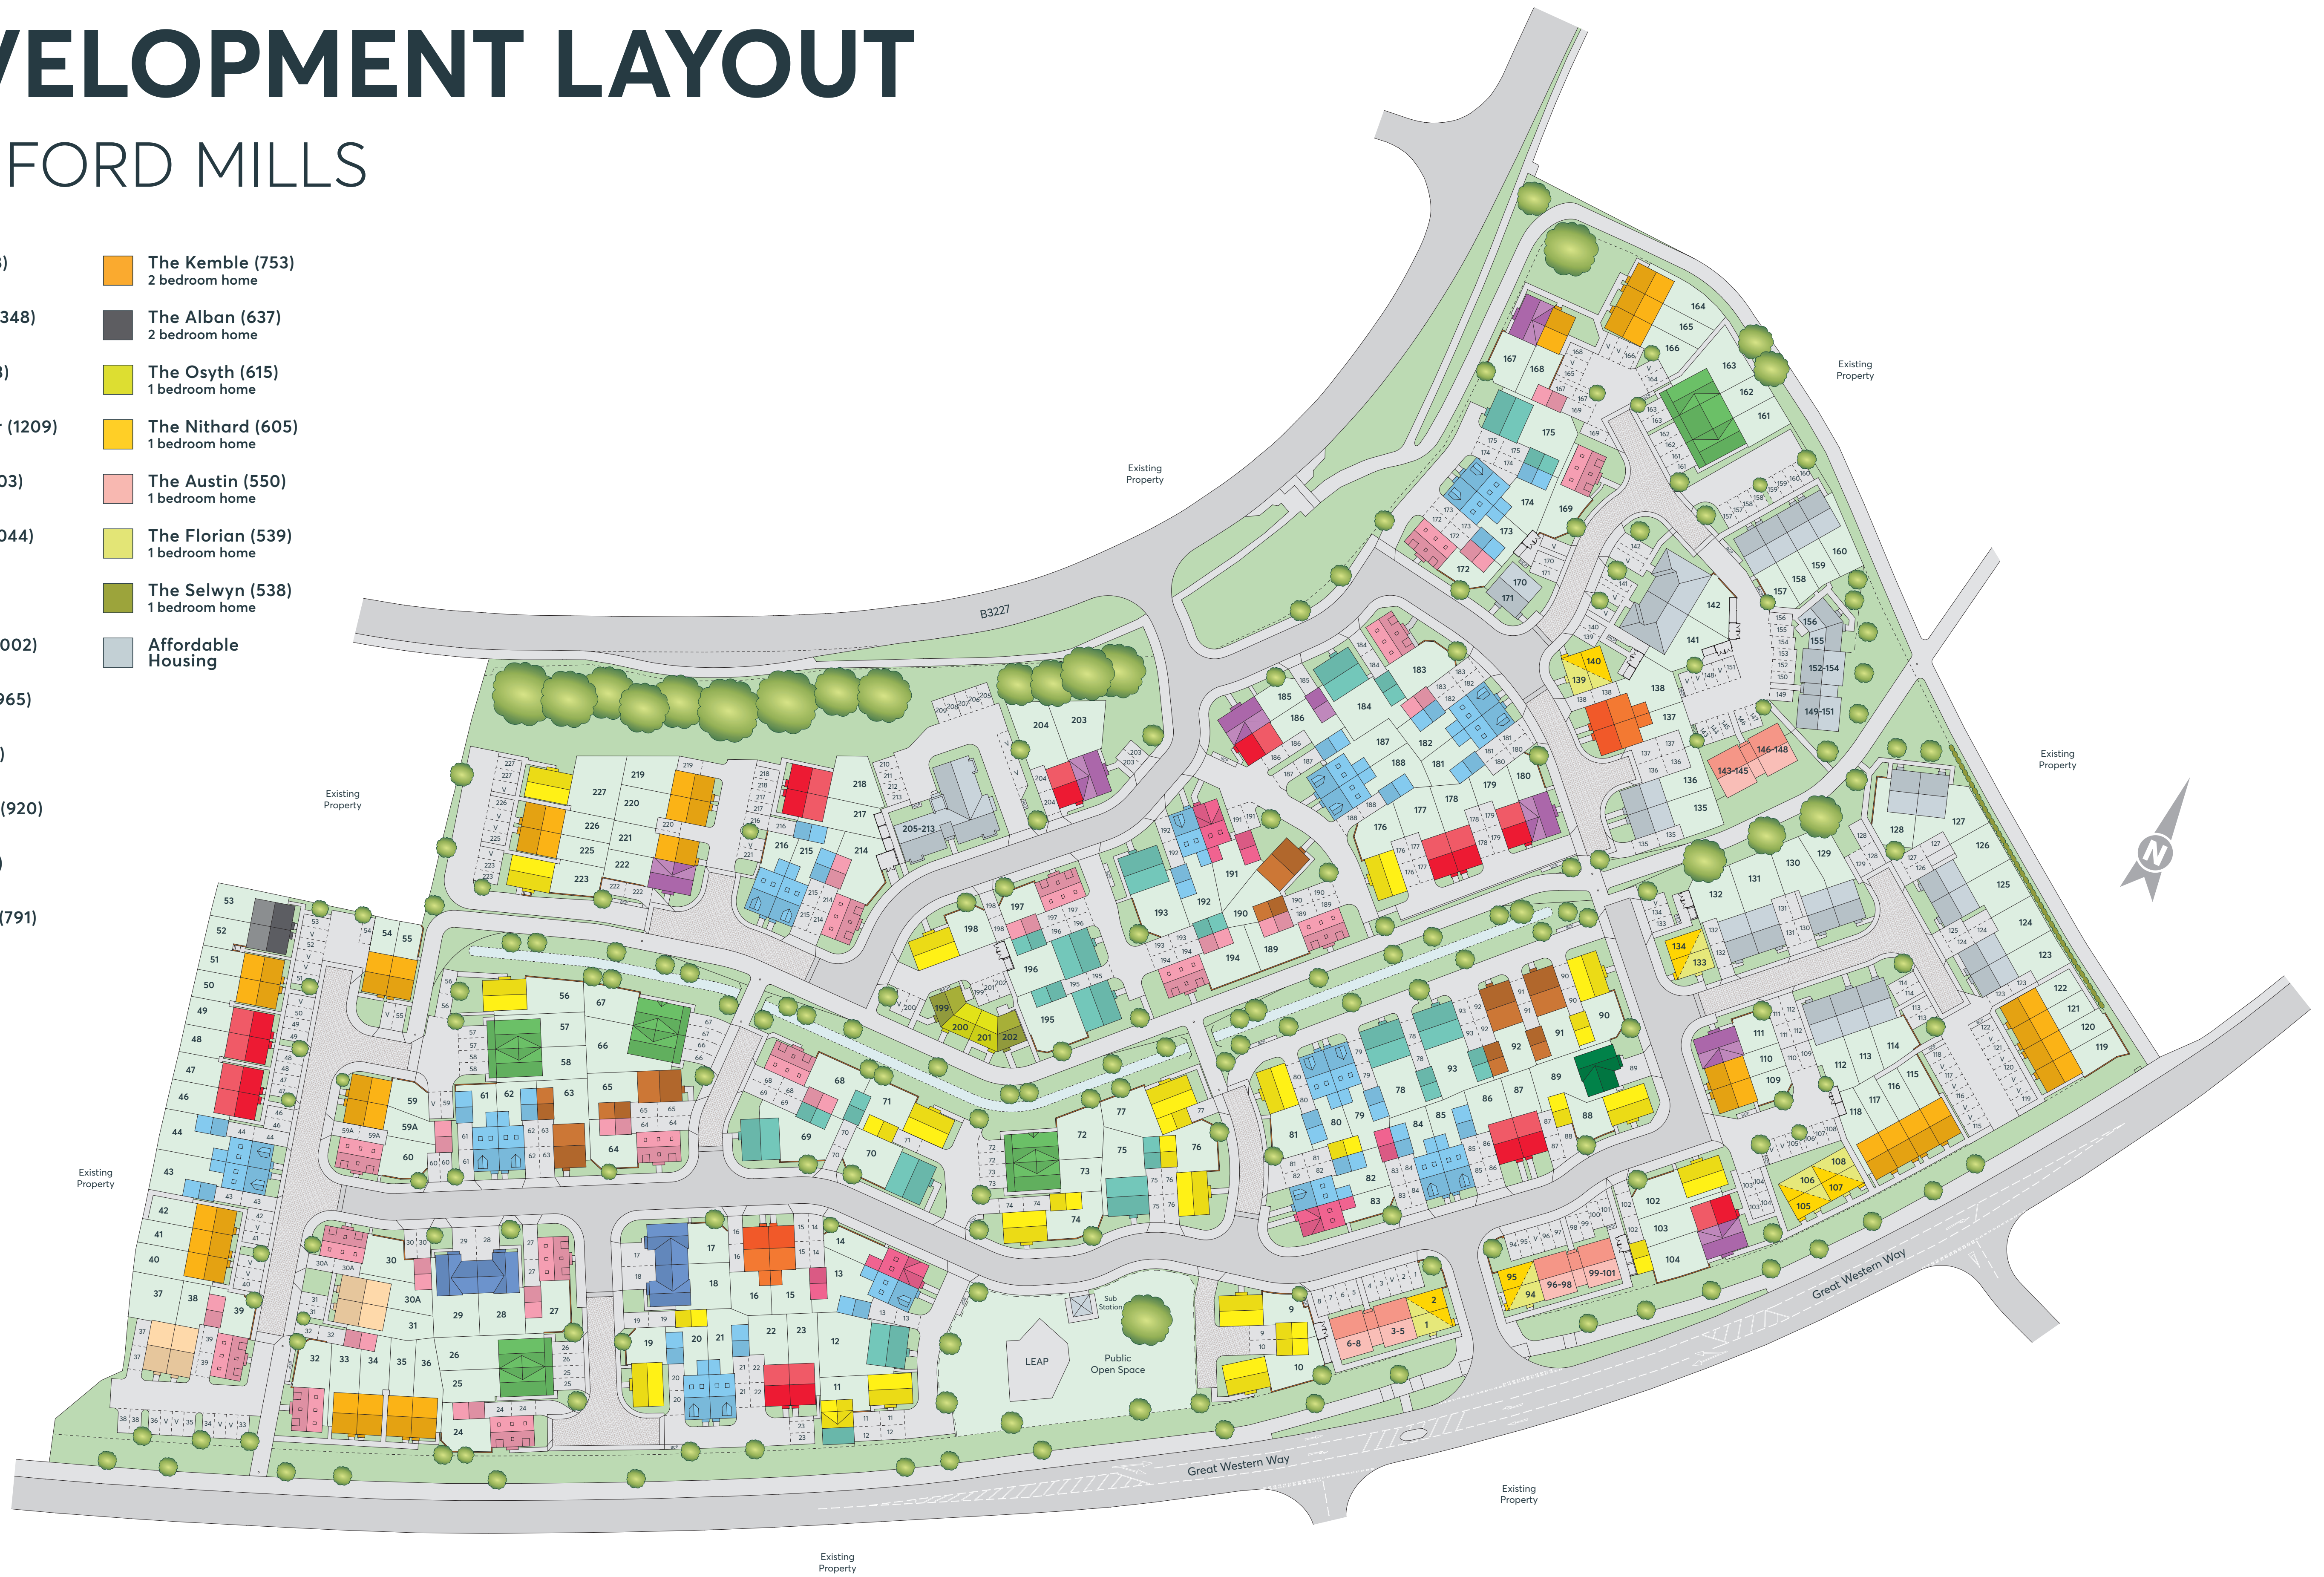

DEVELOPMENT LAYOUT

LANGFORD MILLS

- The Paris (1388)
4 bedroom home
- The Hexham (1348)
4 bedroom home
- The Heiro (1273)
4 bedroom home
- The Chichester (1209)
4 bedroom home
- The Becket (1203)
4 bedroom home
- The Edwena (1044)
3 bedroom home
- The Kea (1002)
3 bedroom home
- The Webster (1002)
3 bedroom home
- The Hallvard (965)
3 bedroom home
- The Chad (965)
3 bedroom home
- The Houghton (920)
3 bedroom home
- The Mirin (904)
3 bedroom home
- The Lawrence (791)
3 bedroom home
- The Kemble (753)
2 bedroom home
- The Alban (637)
2 bedroom home
- The Osyth (615)
1 bedroom home
- The Nithard (605)
1 bedroom home
- The Austin (550)
1 bedroom home
- The Florian (539)
1 bedroom home
- The Selwyn (538)
1 bedroom home
- Affordable Housing

Important Notice

The development layout is intended for illustrative purposes only and may change, for example, in response to market demand or ground conditions. It should be treated as general guidance and cannot be relied upon as accurately describing any one of the specified matters prescribed by any order made under Property Misdescriptions act. Landscaping is indicative. Please refer to the Landscape Plan available from our Sales Consultant or Selling Agent.